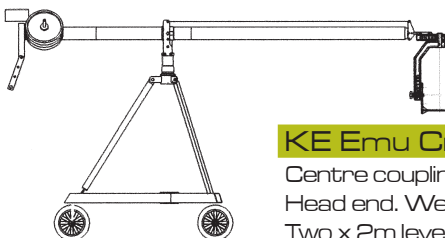

KE Emu Crane Parts required (2m set-up)
Centre coupling.
Head end. Weight end.
Two x 2m leveling cables.