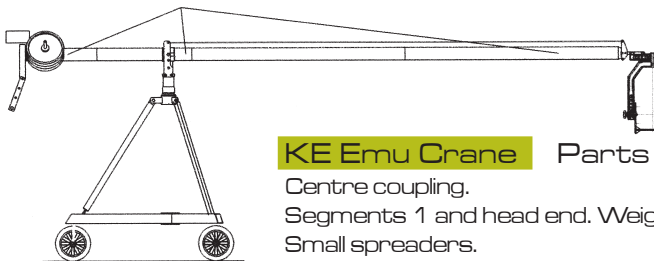

KE Emu Crane Parts required (4m set-up)
Centre coupling.
Segments 1 and head end. Weight end.
Small spreaders.
Two x 4m spreader cables.
Two x 4m leveling cables.