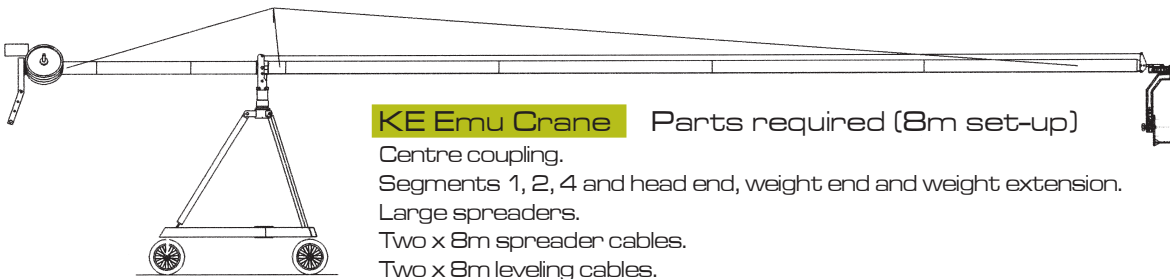

## — set up options

**KE Emu Crane** Parts required (10m set-up)  
Centre coupling.  
Segments 1, 2, 3, 4 and head end, weight end and weight extension.  
Large spreaders. Small spreaders.  
Two x 10m spreader cable sets.  
Two x 10m leveling cables.

**KE Emu Crane** Parts required (8m set-up)  
Centre coupling.  
Segments 1, 2, 4 and head end, weight end and weight extension.  
Large spreaders.  
Two x 8m spreader cables.  
Two x 8m leveling cables.