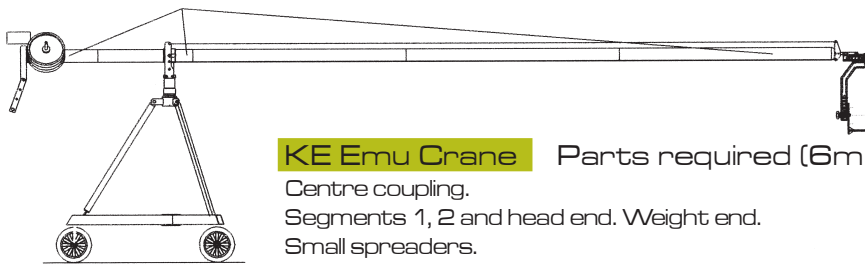

KE Emu Crane Parts required (6m set-up)
Centre coupling.
Segments 1, 2 and head end. Weight end.
Small spreaders.
Two x 6m spreader cables.
Two x 6m leveling cables.