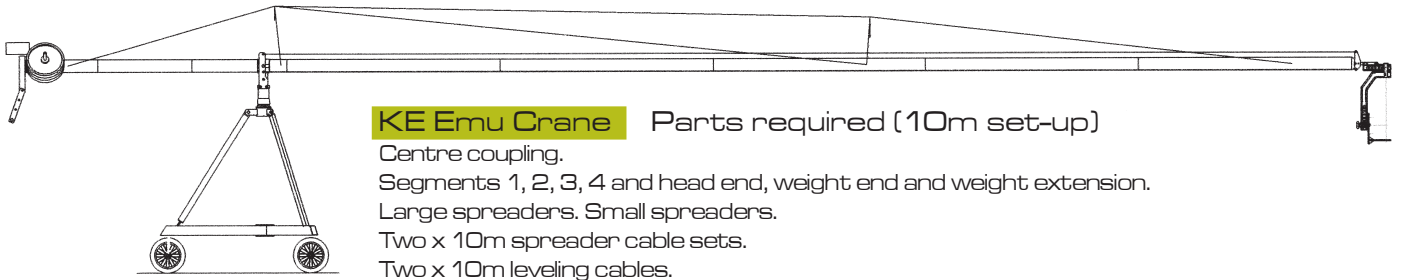

# KE EMU CRANE

## — set up options

**KE Emu Crane** Parts required (10m set-up)  
Centre coupling.  
Segments 1, 2, 3, 4 and head end, weight end and weight extension.  
Large spreaders. Small spreaders.  
Two x 10m spreader cable sets.  
Two x 10m leveling cables.

**KE Emu Crane** Parts required (8m set-up)  
Centre coupling.  
Segments 1, 2, 4 and head end, weight end and weight extension.  
Large spreaders.  
Two x 8m spreader cables.  
Two x 8m leveling cables.