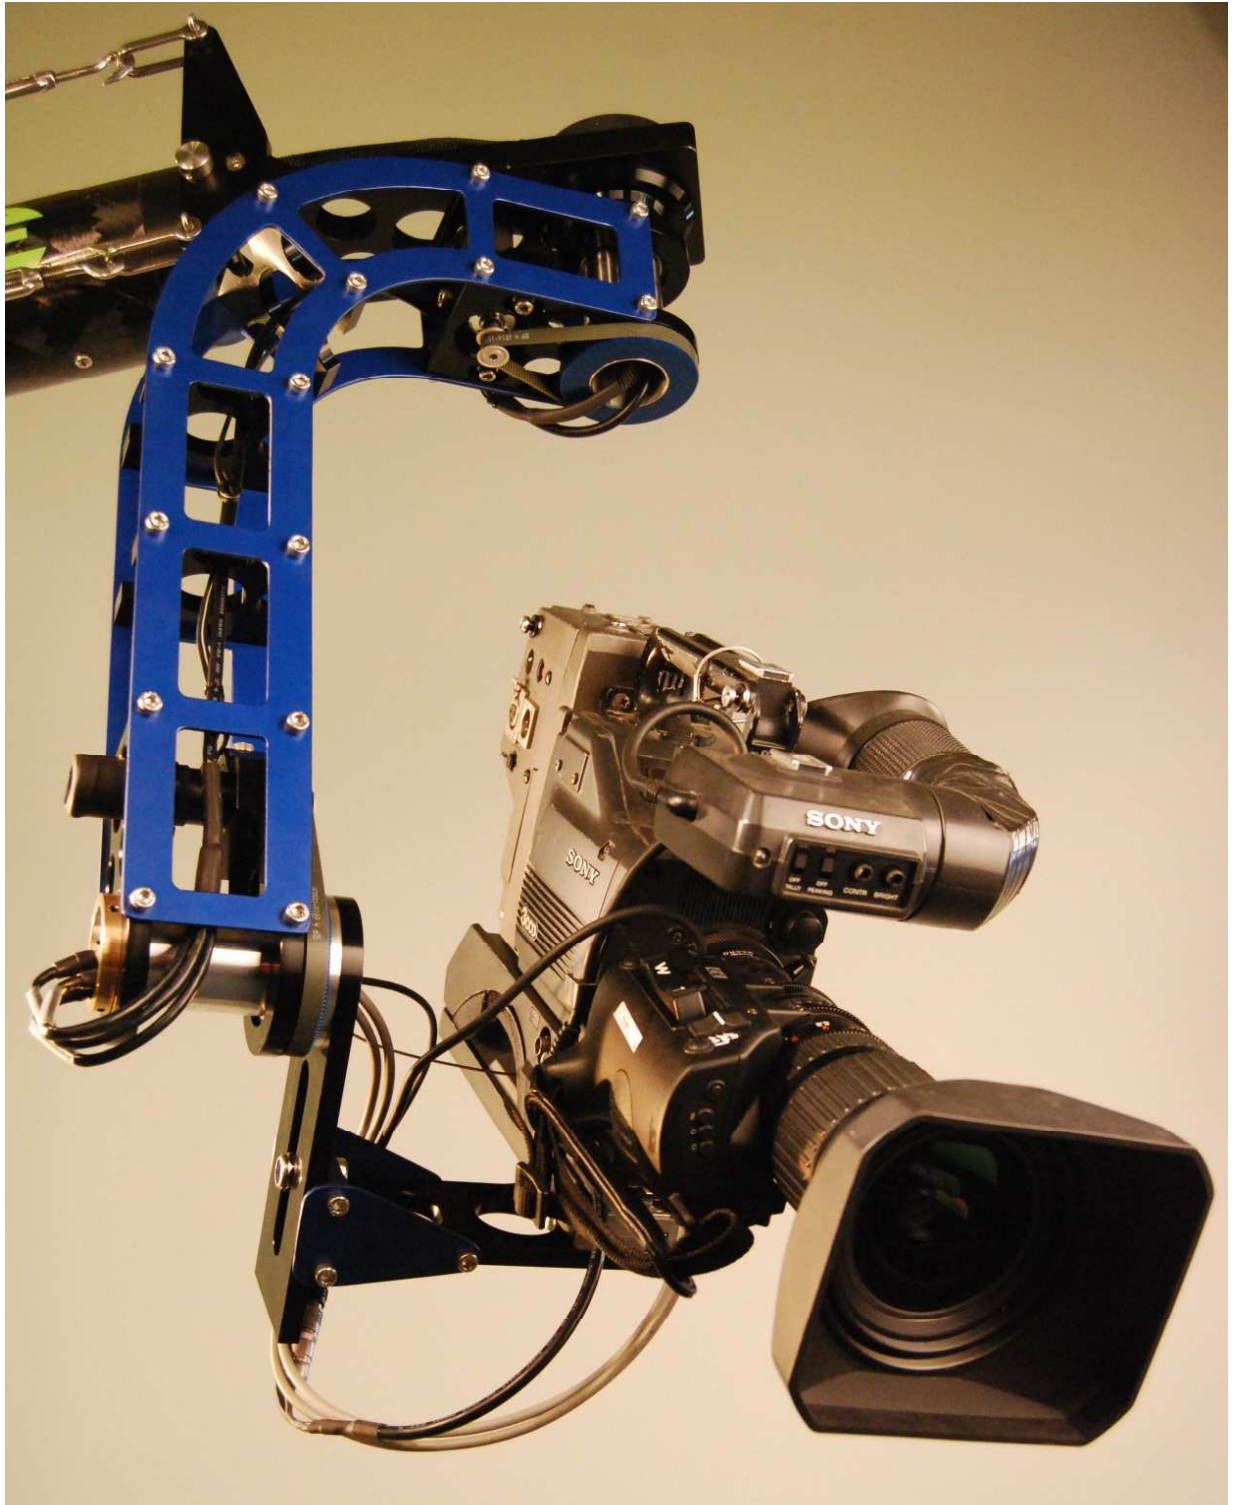

KE Eagle Remote Head

Contact: Peter Daniell
E: peter@keremote.com.au
P: +61 (0) 416 171 559
W: www.keremote.com.au