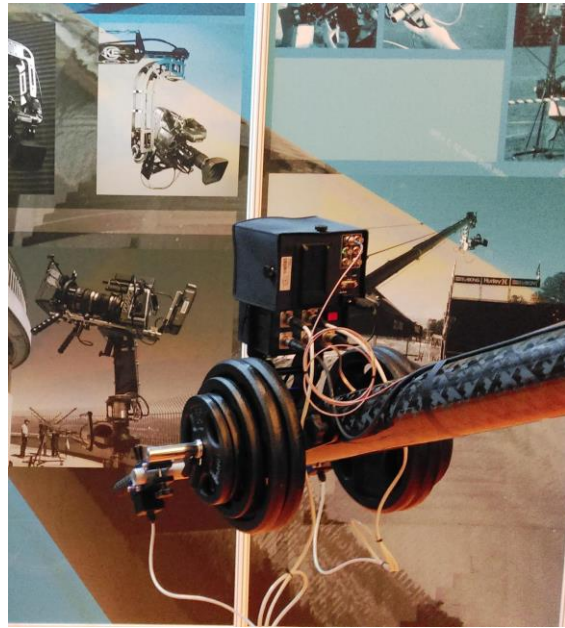

KE StudioMaster 4m Camera Crane

Contact: Peter Daniell
E: peter@keremote.com.au
P: +61 (0) 416 171 559
W: www.keremote.com.au